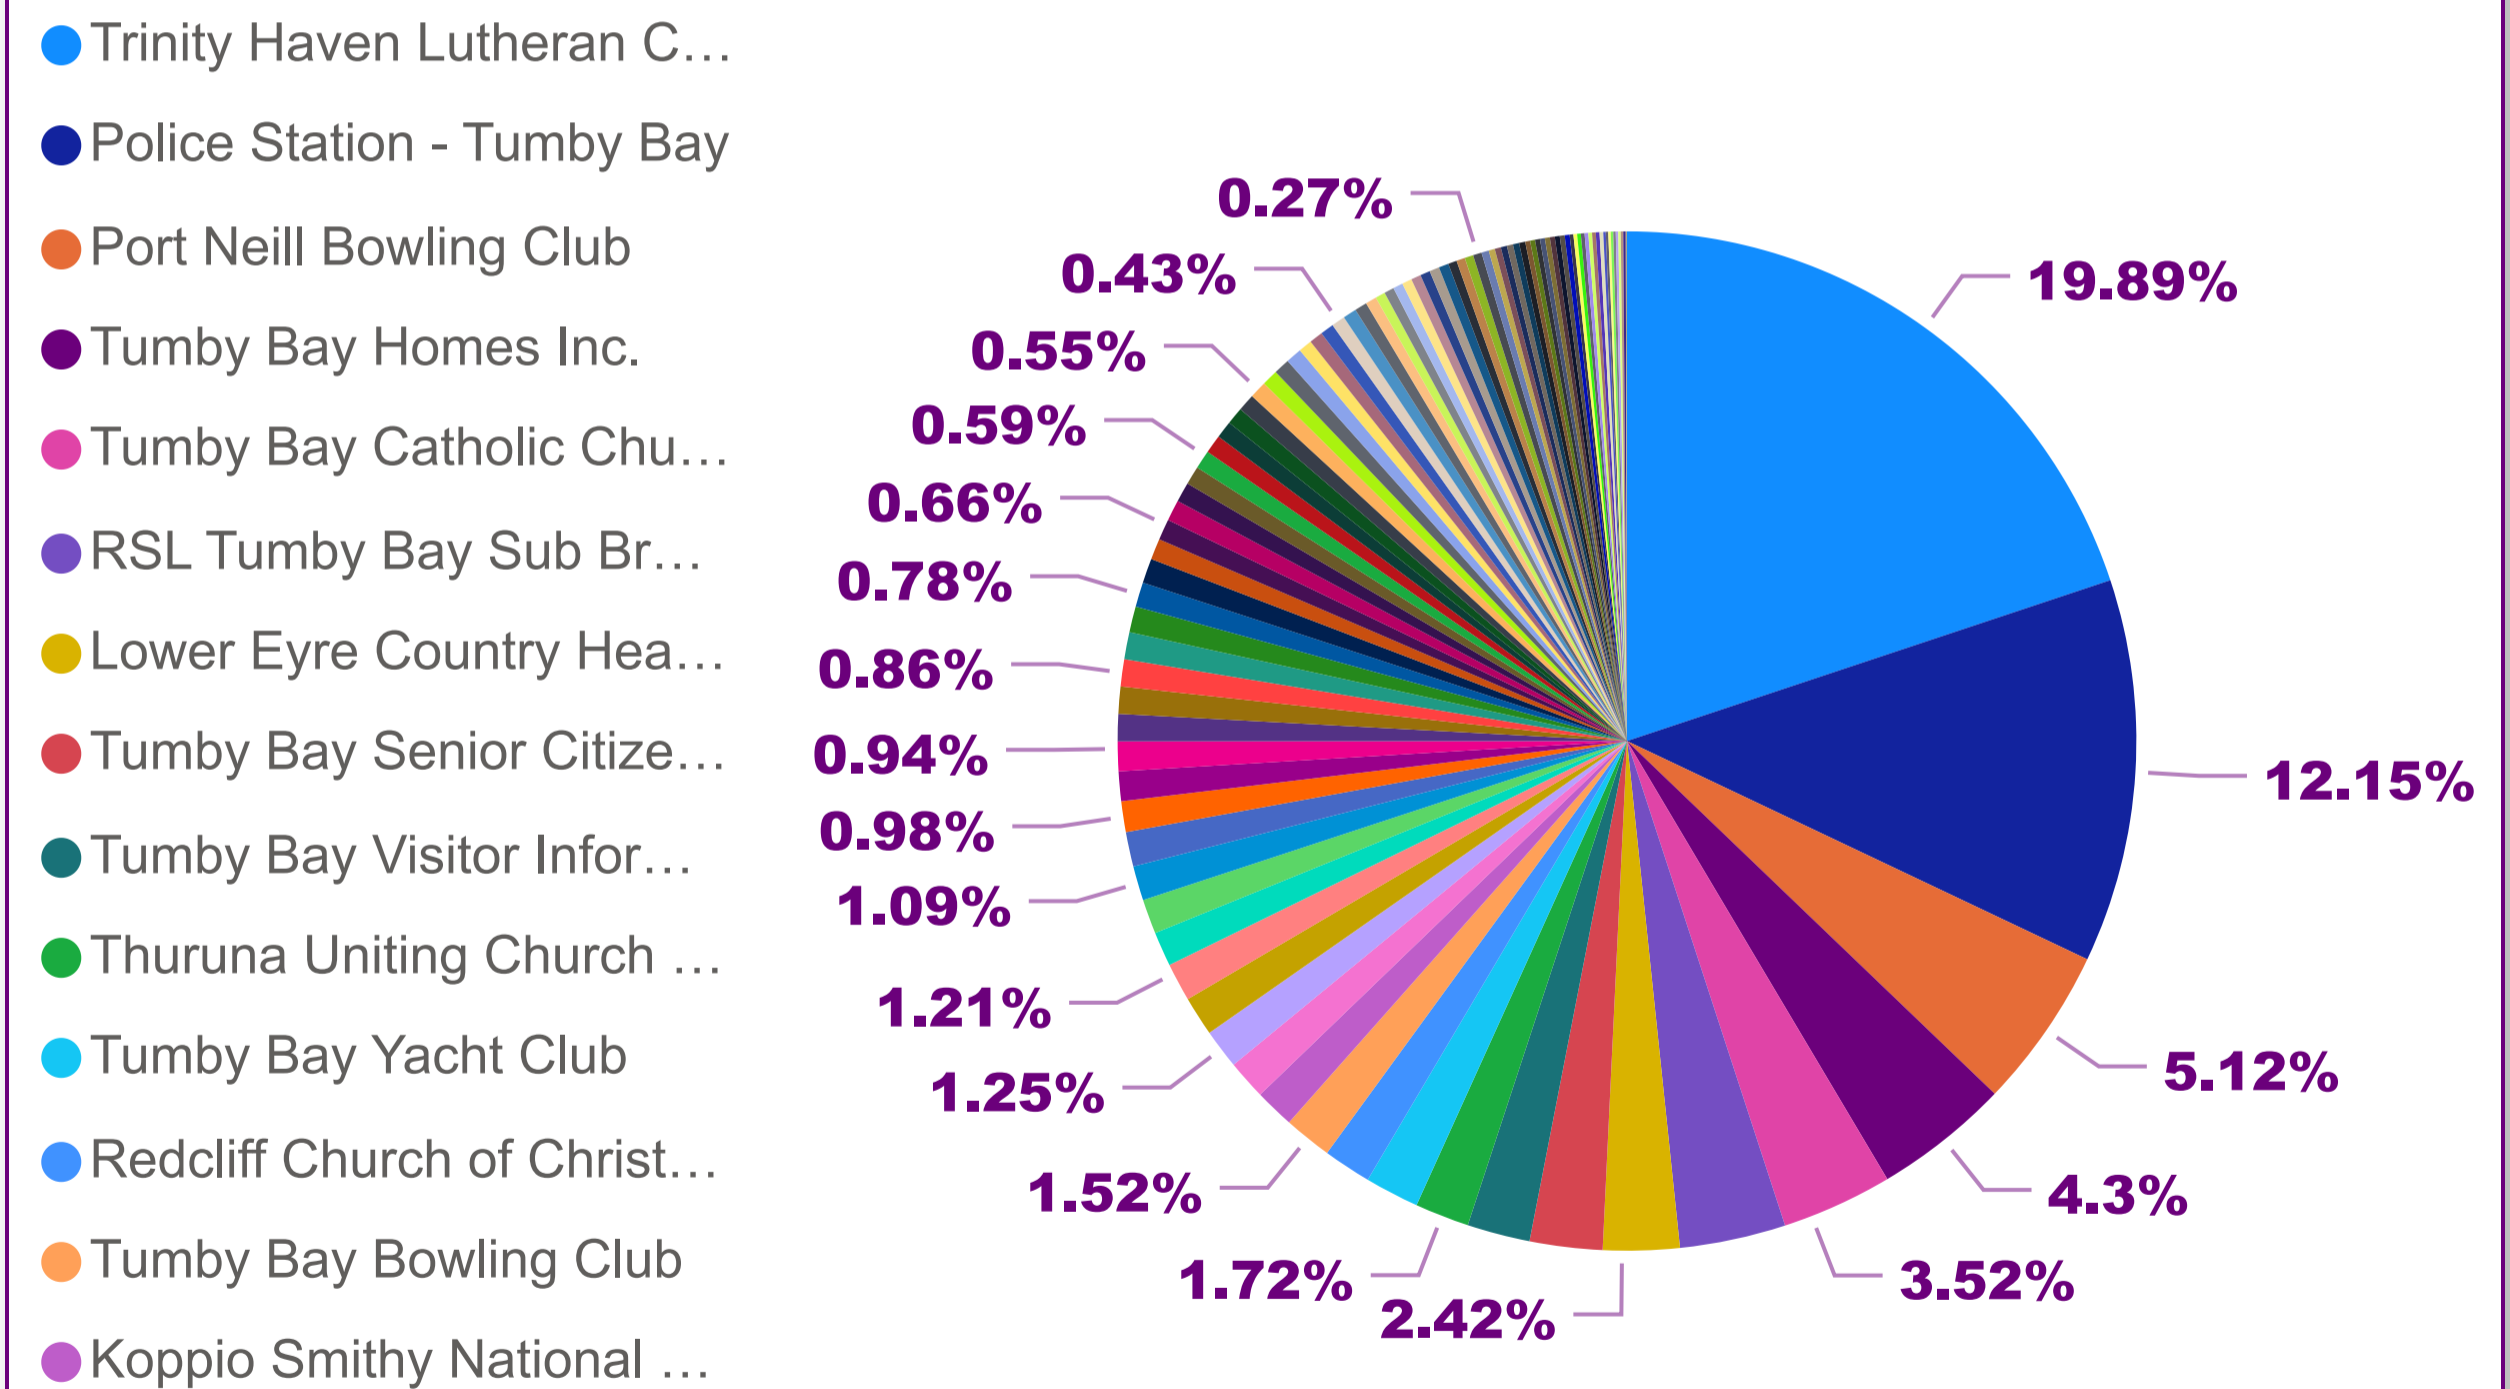

% Sessions by Organisation