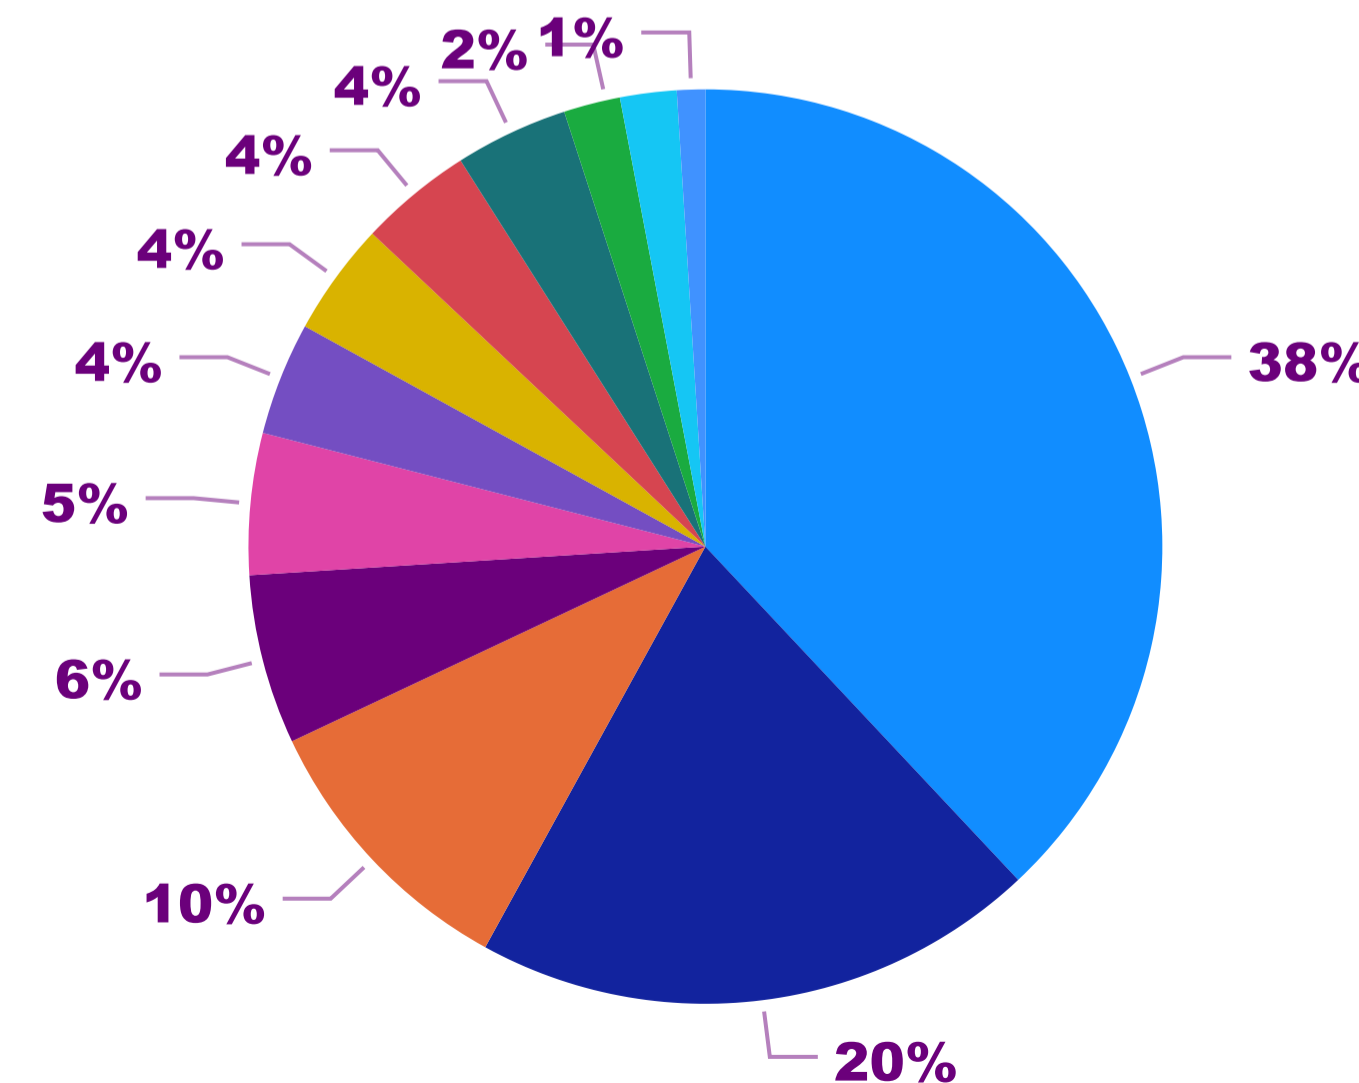

New Users VS Total Sessions