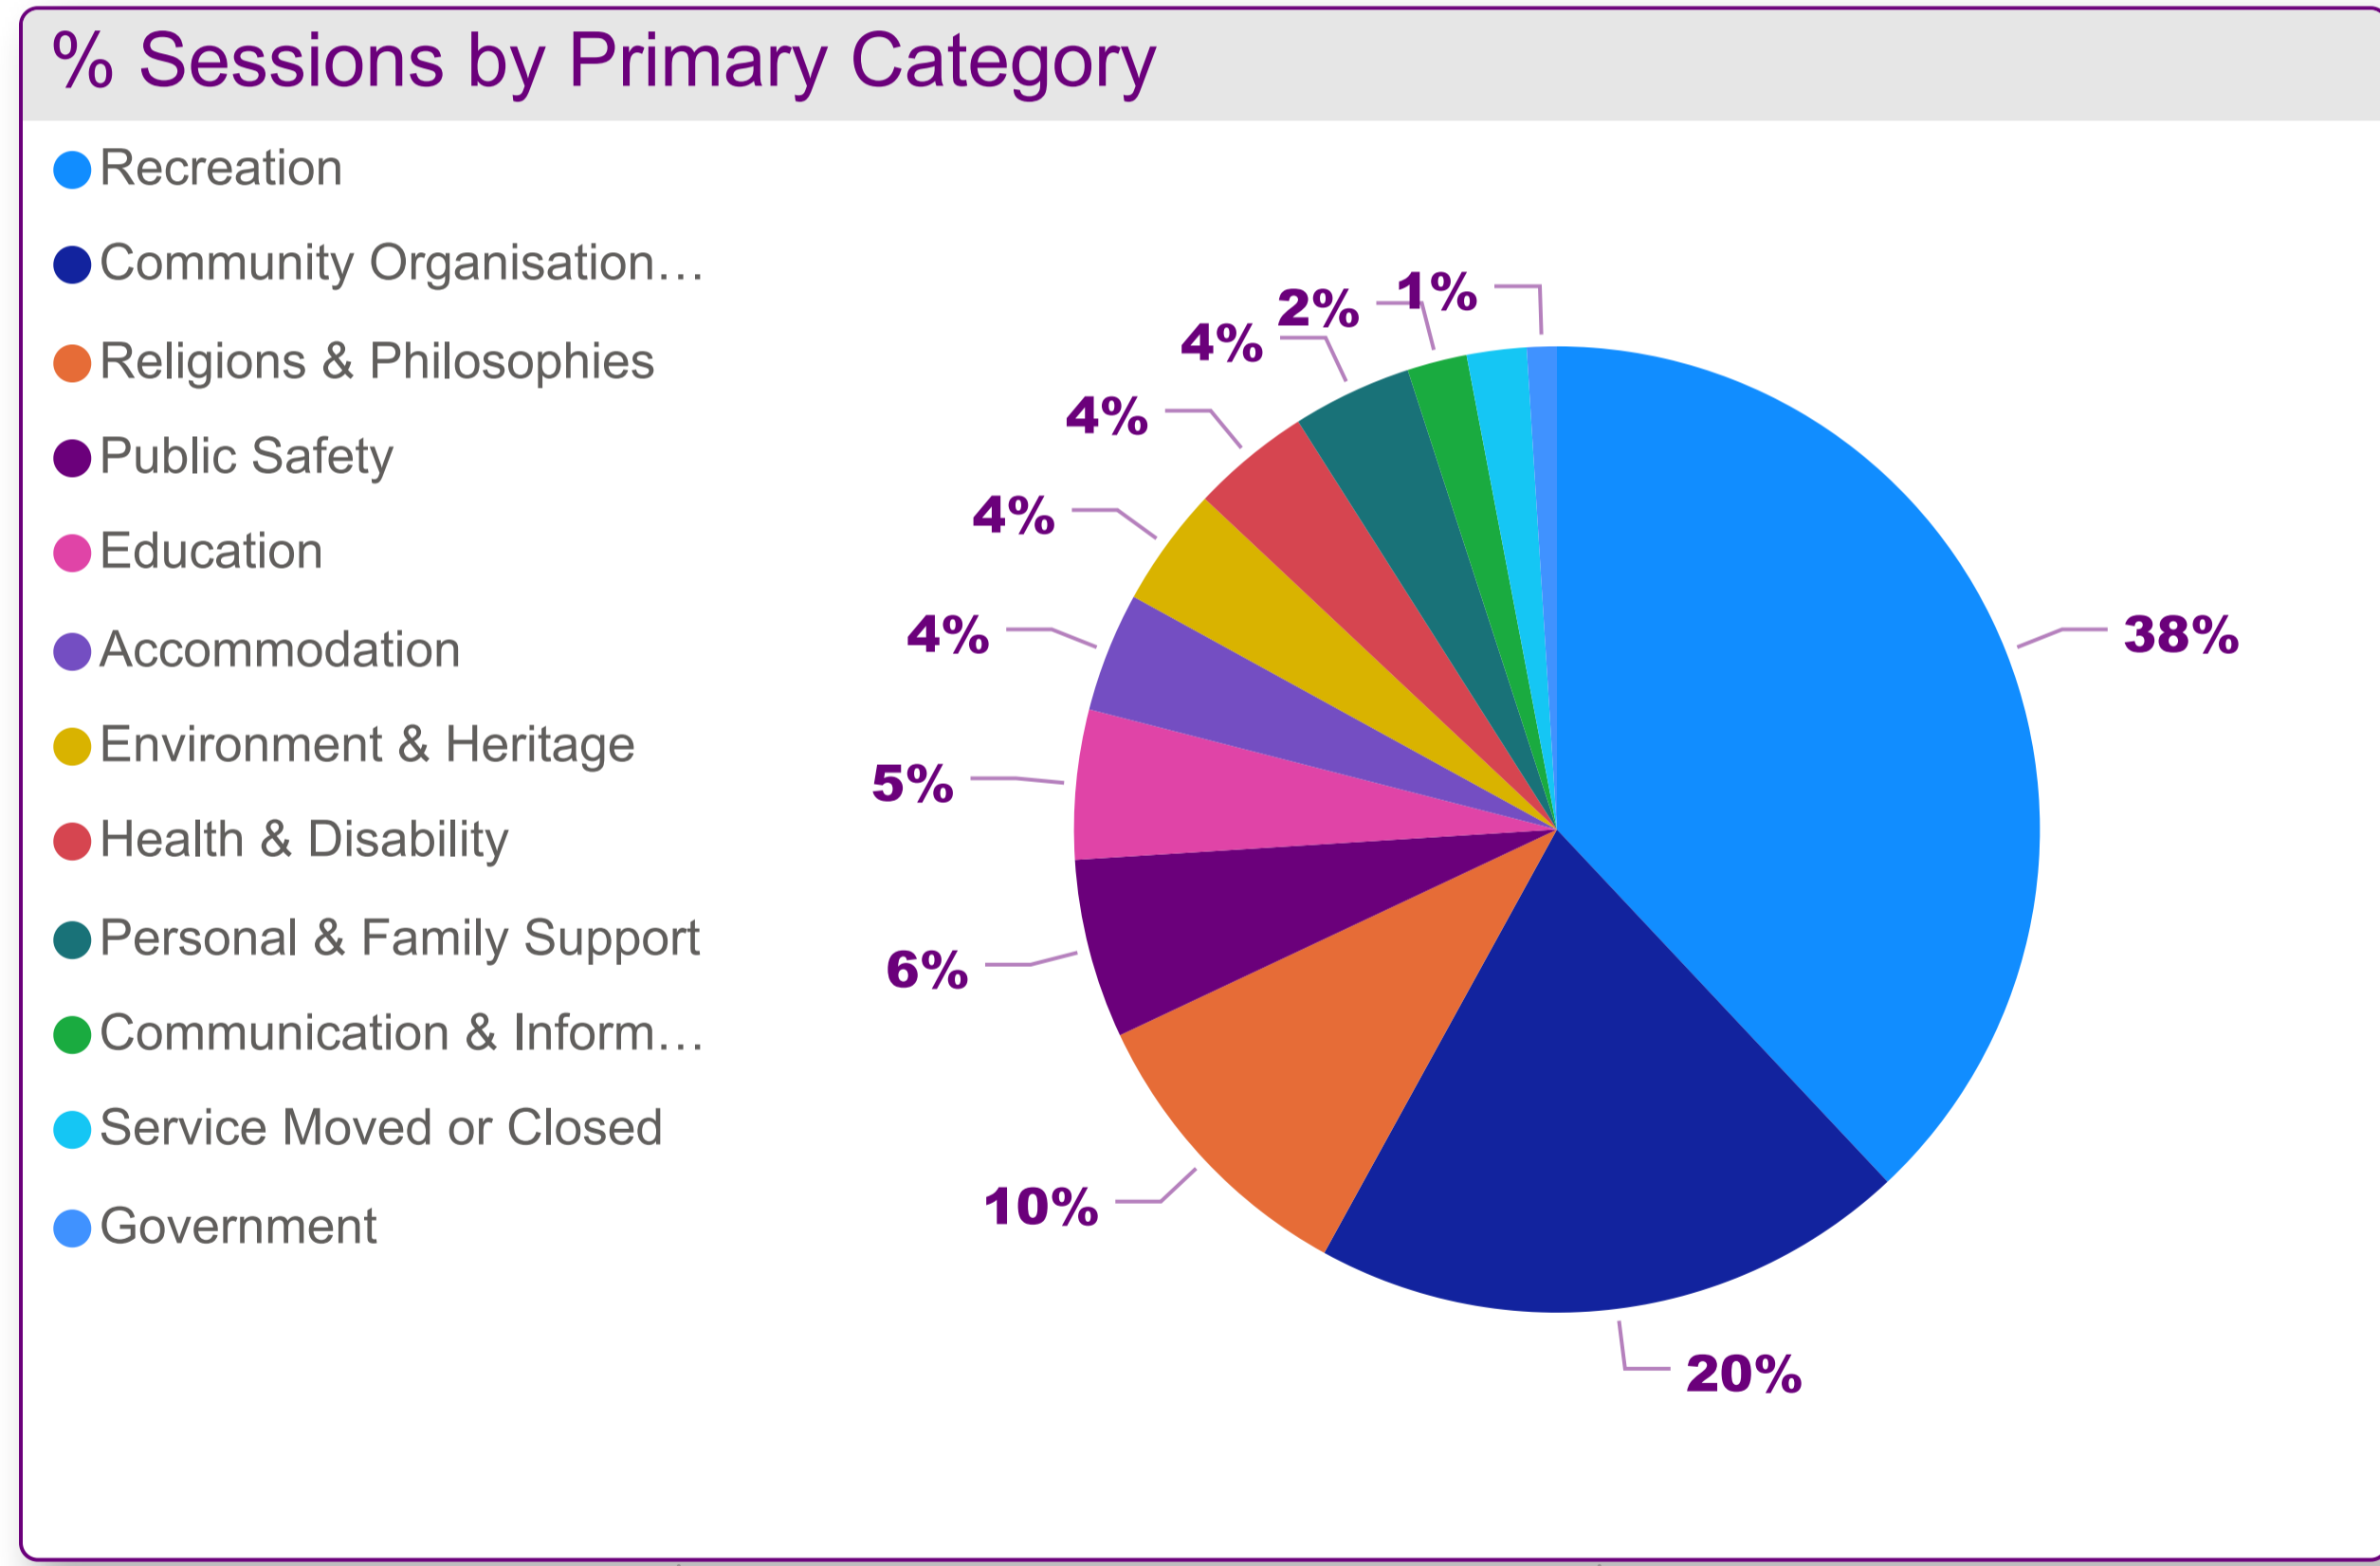

Tumby Bay Council - Organisation Count by Primary Category (FY 2022-2023)