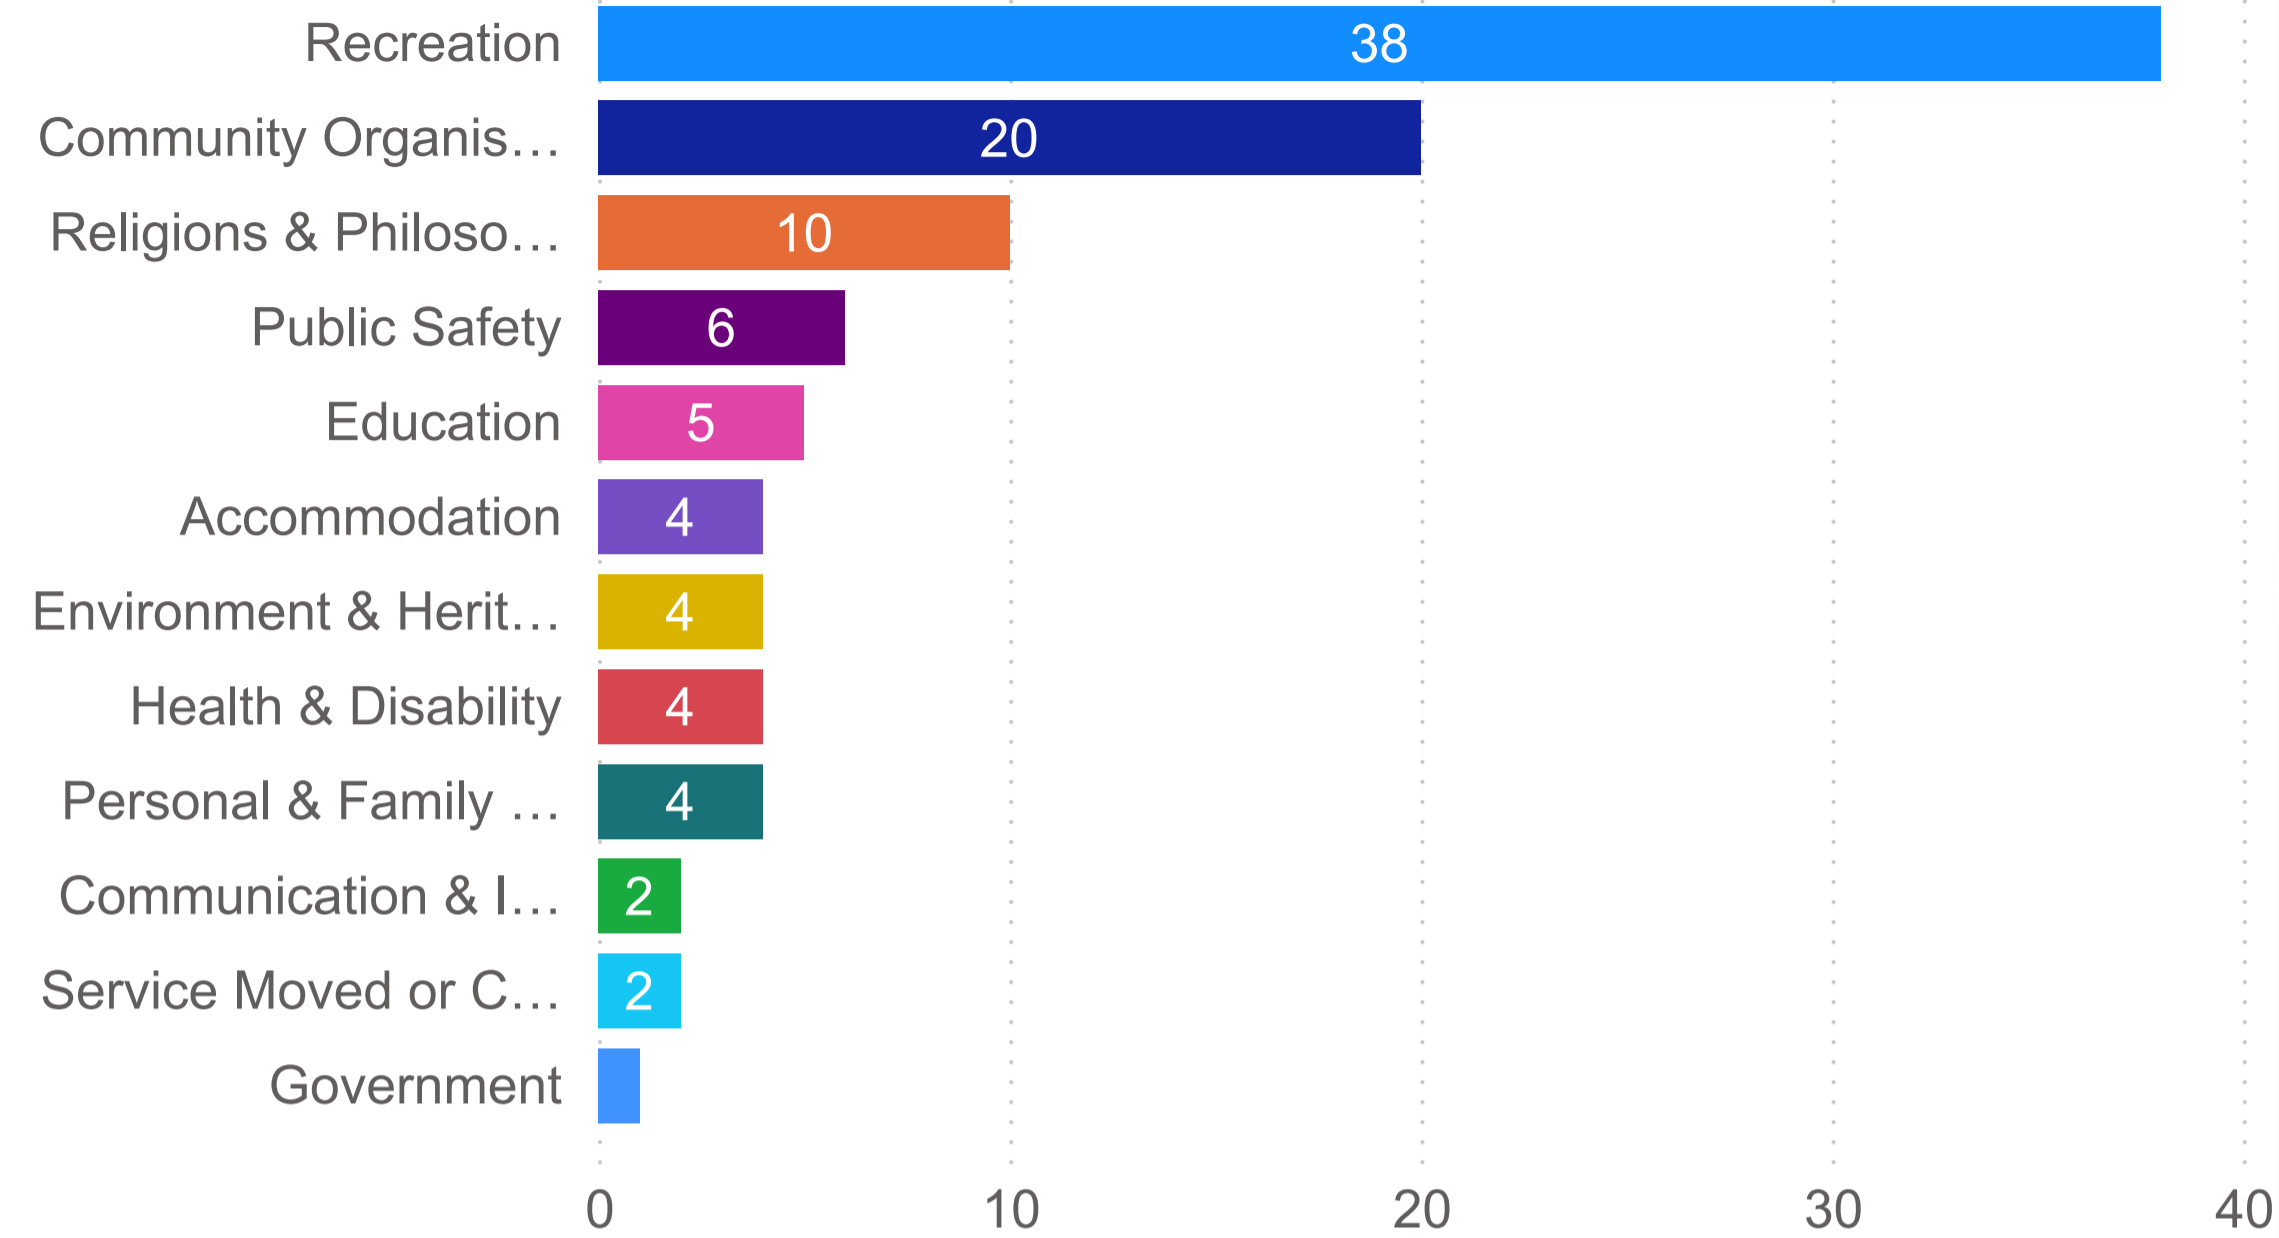

FY 2022-2023

Primary Category, Organisation

- ☐ Accommodation
- ☐ Communication & Information Services
- ☐ Community Organisation & Development
- ☐ Education
- ☐ Environment & Heritage
- ☐ Government
- ☐ Health & Disability
- ☐ Personal & Family Support
- ☐ Public Safety
- ☐ Recreation
- ☐ Religions & Philosophies
- ☐ Service Moved or Closed

Tumby Bay Council - Organisation Count by Primary Category (FY 2022-2023)