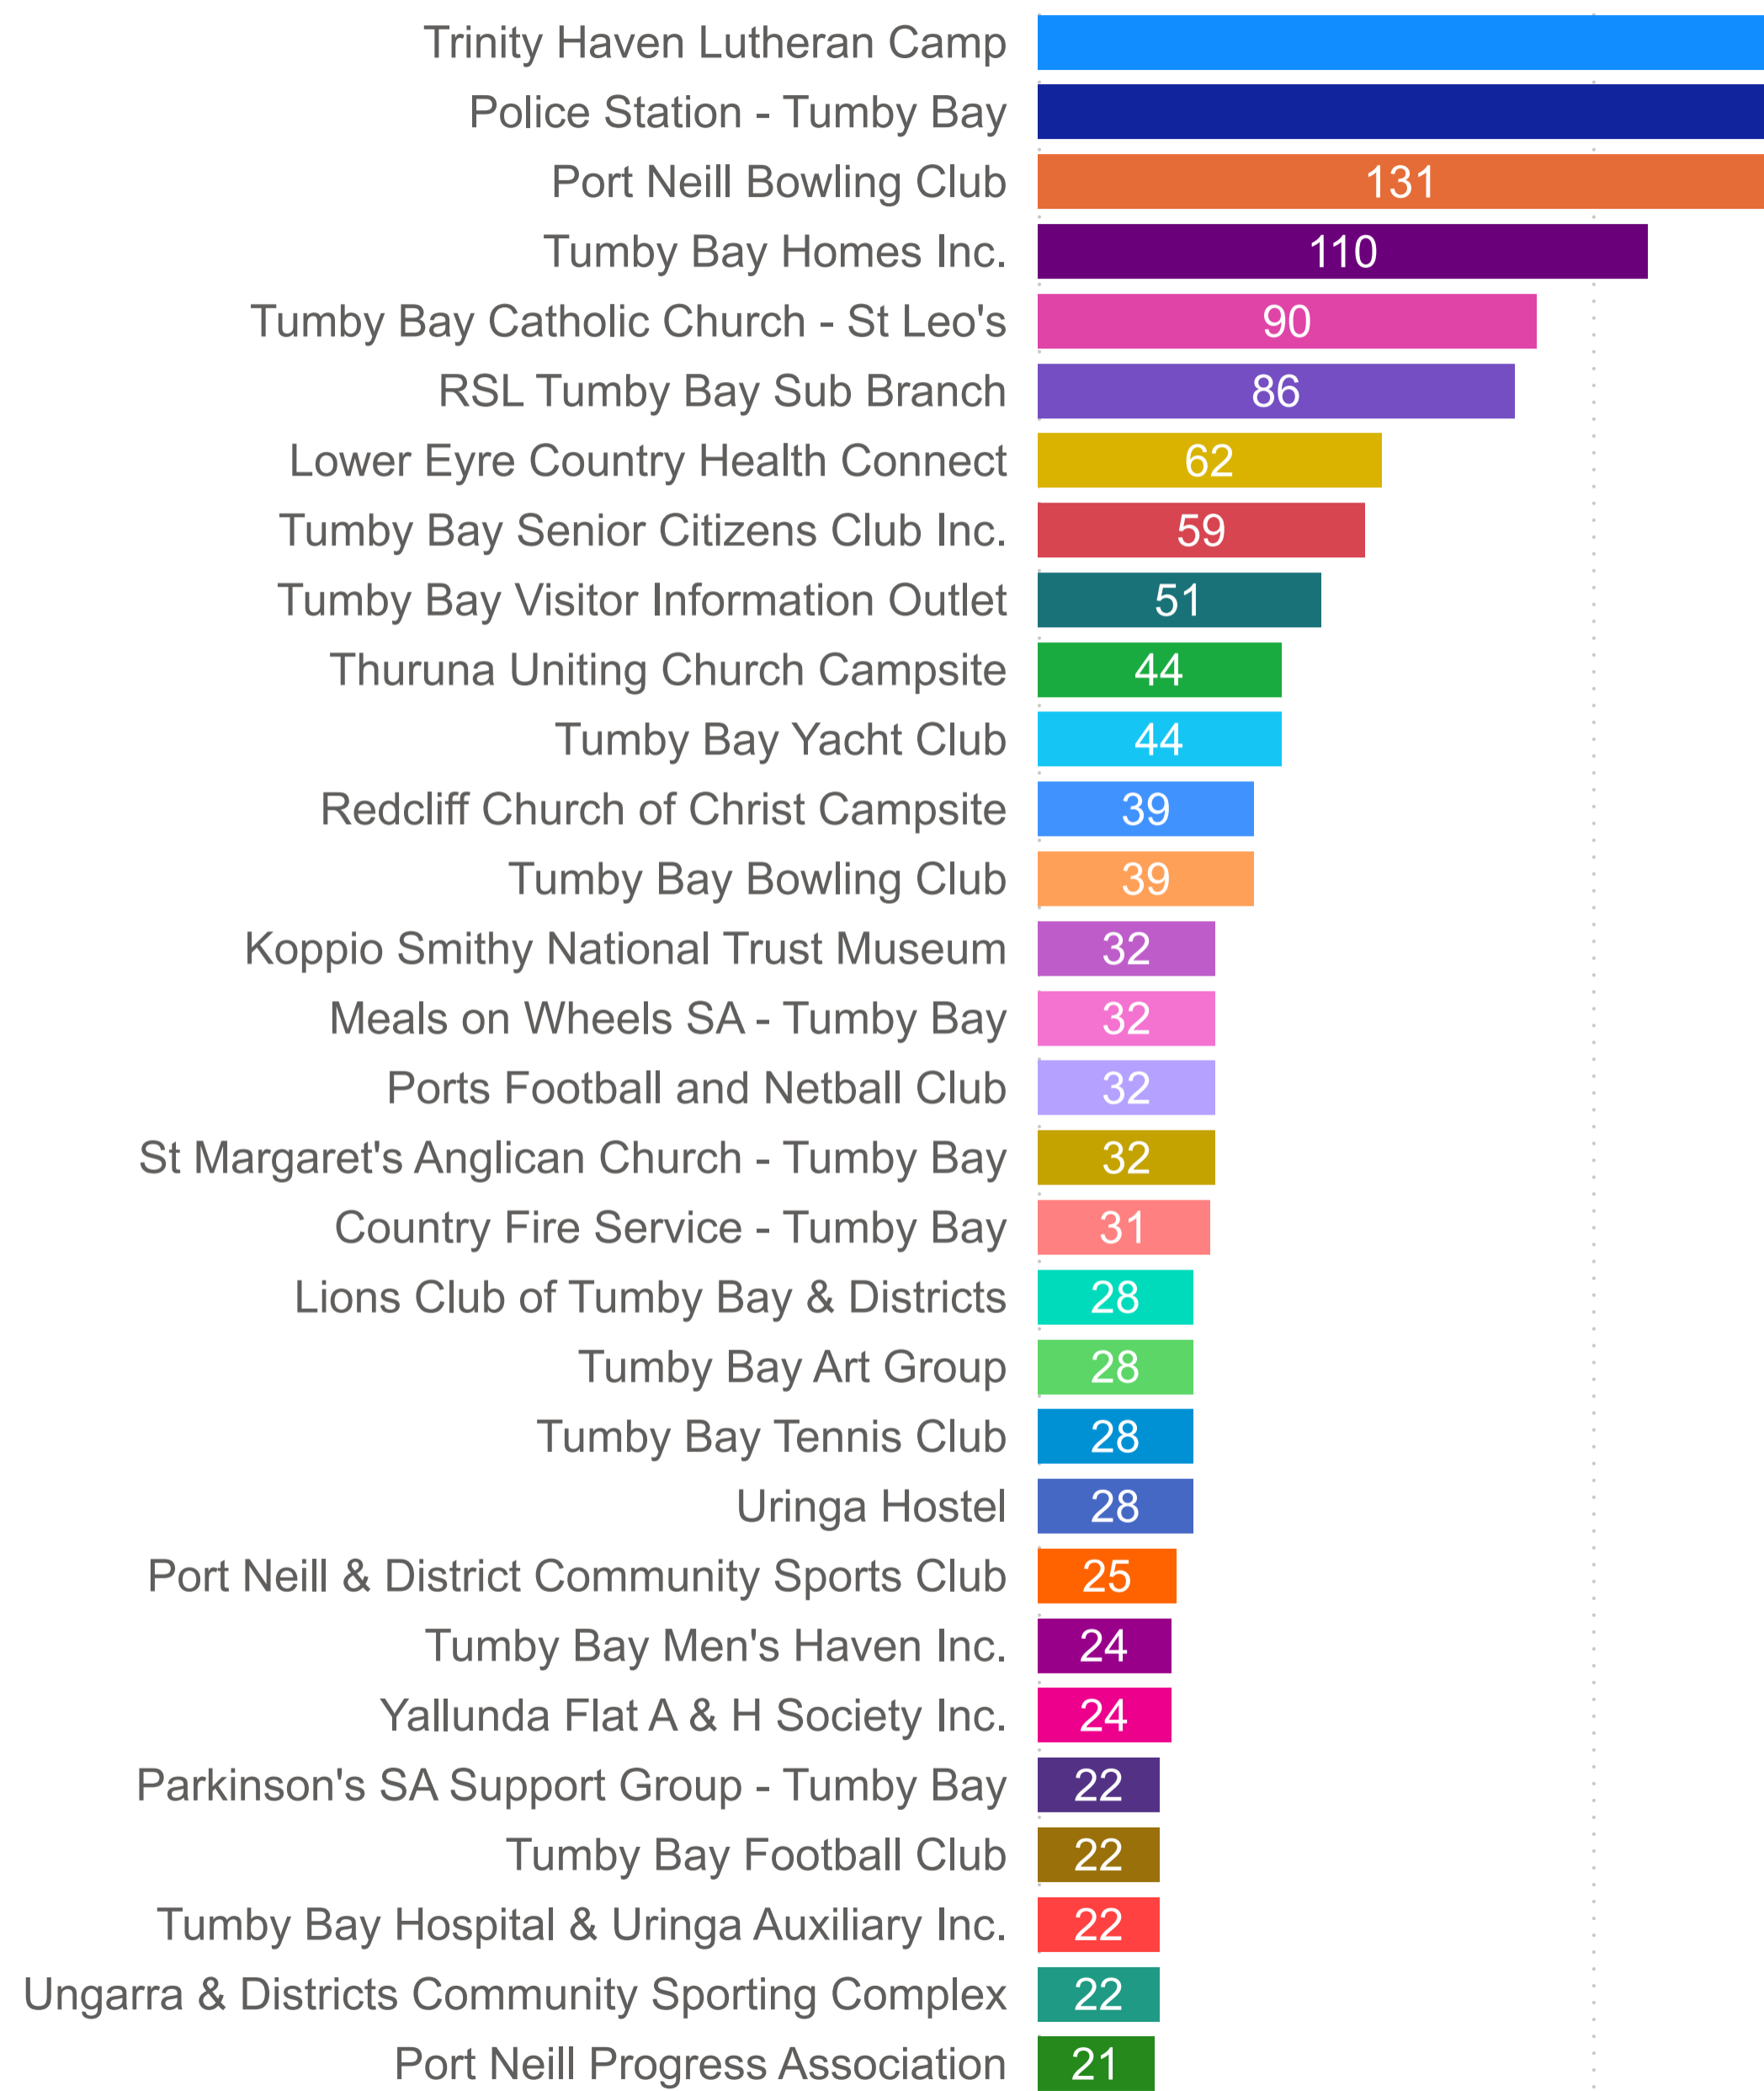

Tumby Bay Council - Sessions by Organisation (FY 2022-2023)