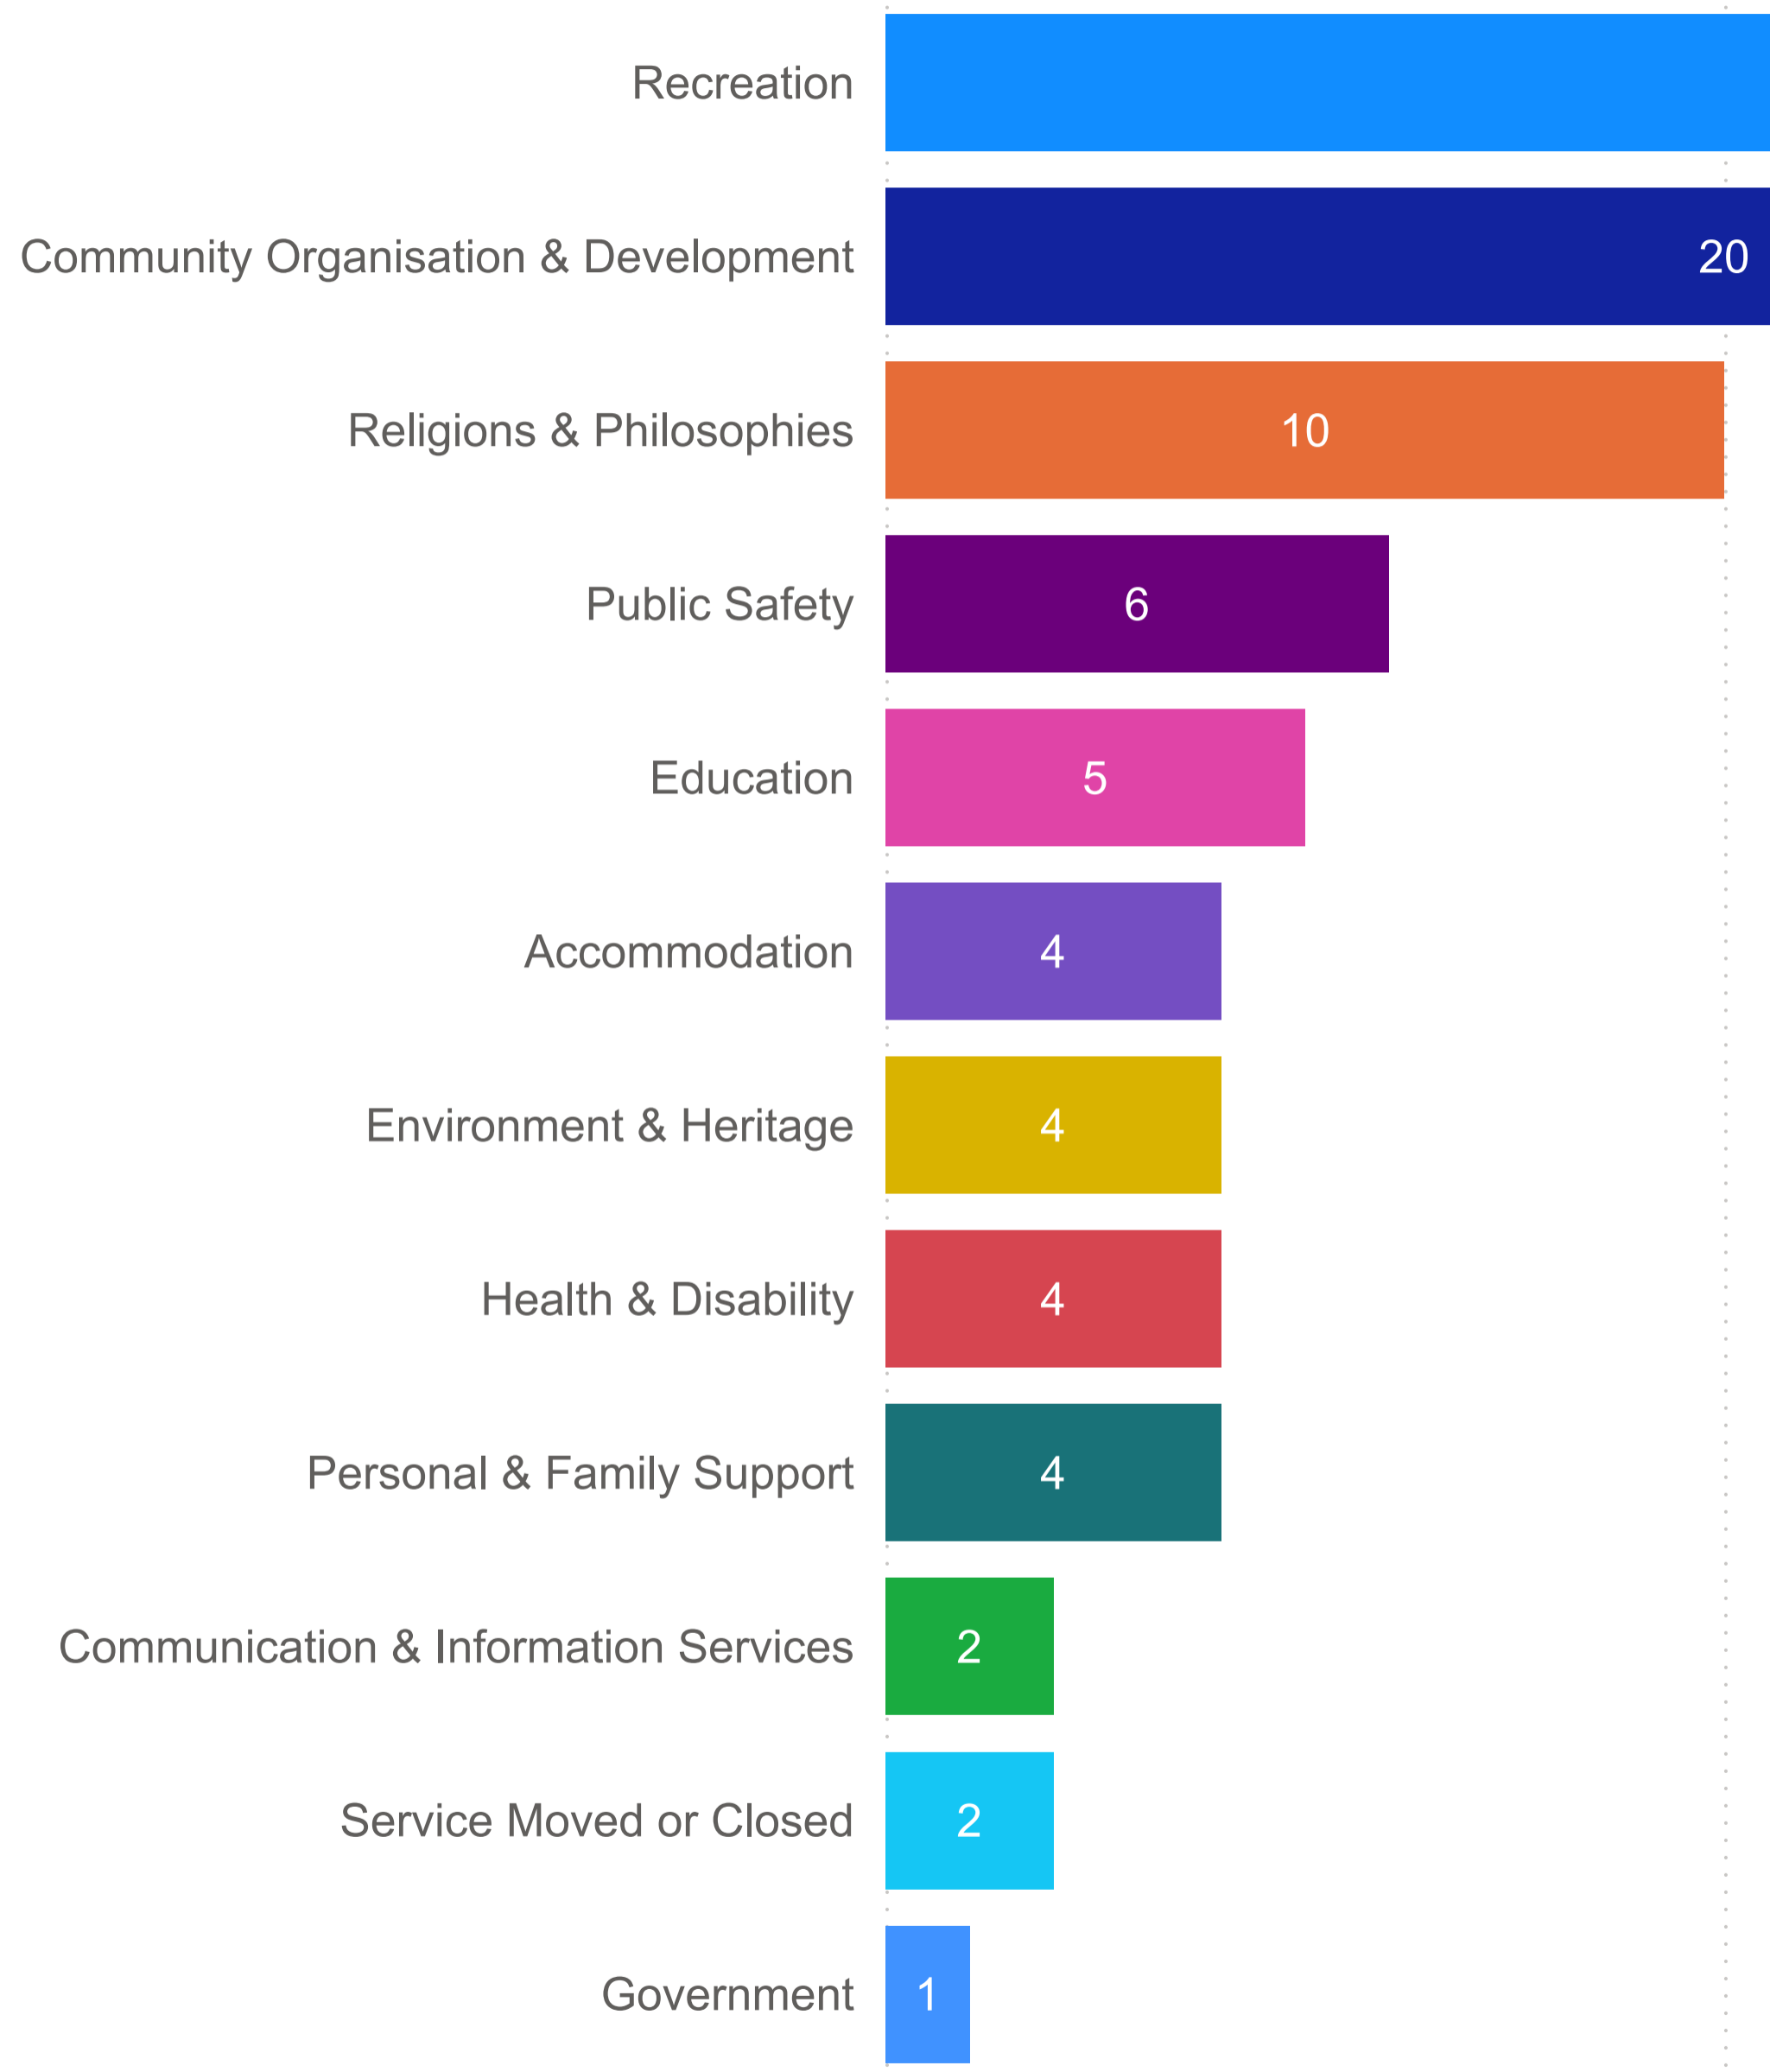

Tumby Bay Council - Organisation Count by Primary Category (FY 2022-2023)